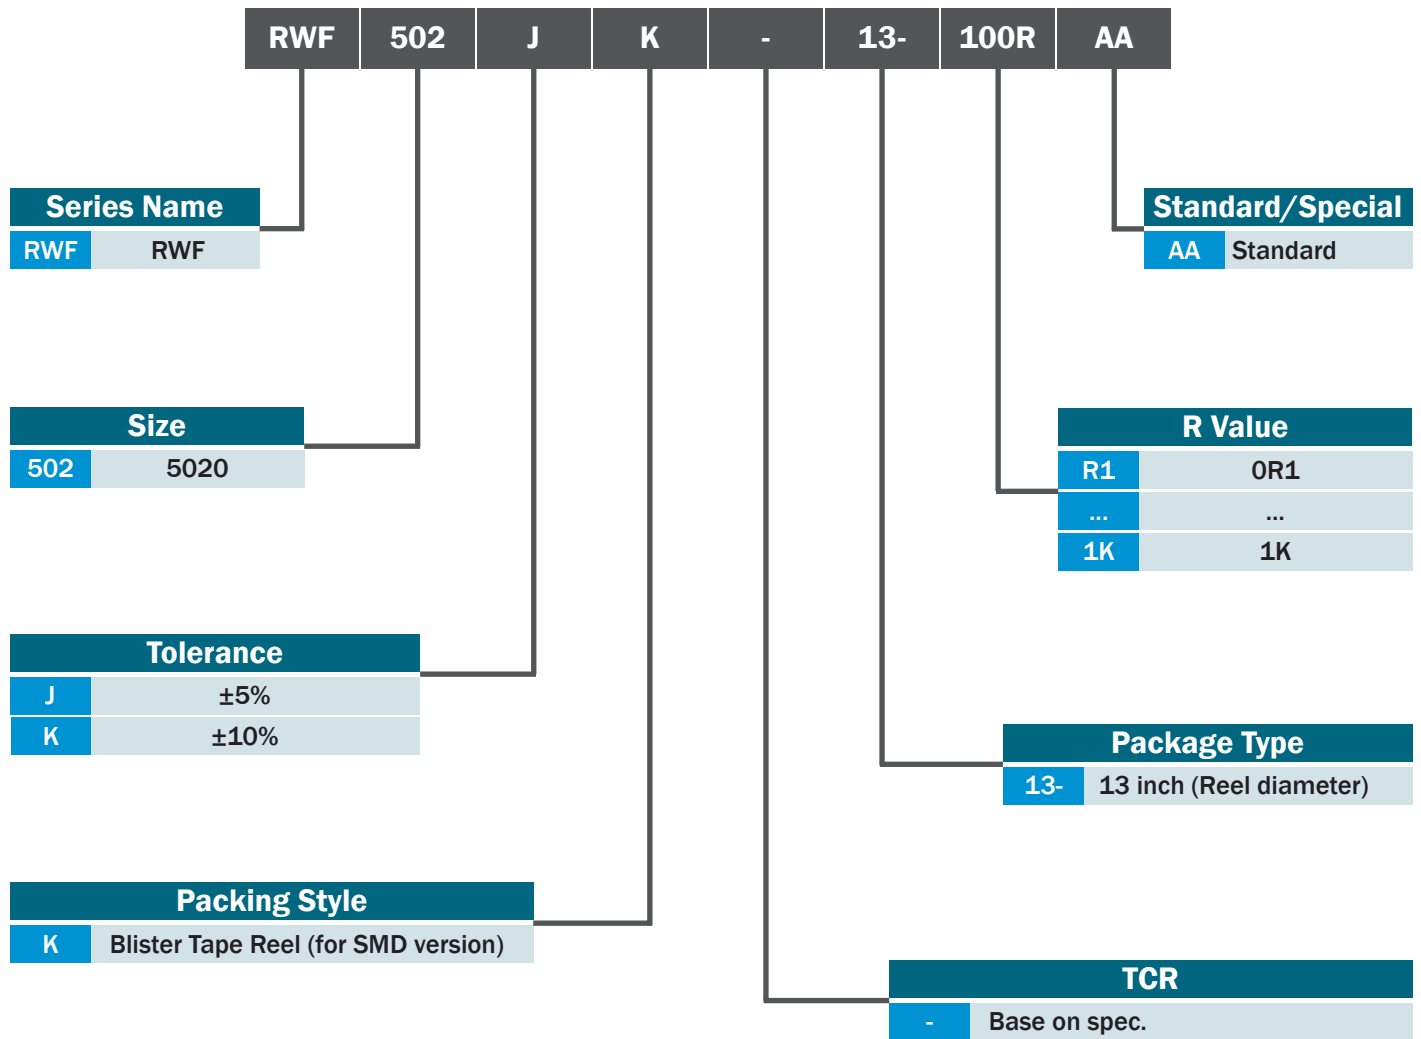

RWF Series - Ordering Code

SMD | Power Failsafe Fusible Wirewound Resistor

Other special codes
Please refer to the corresponding datasheet.