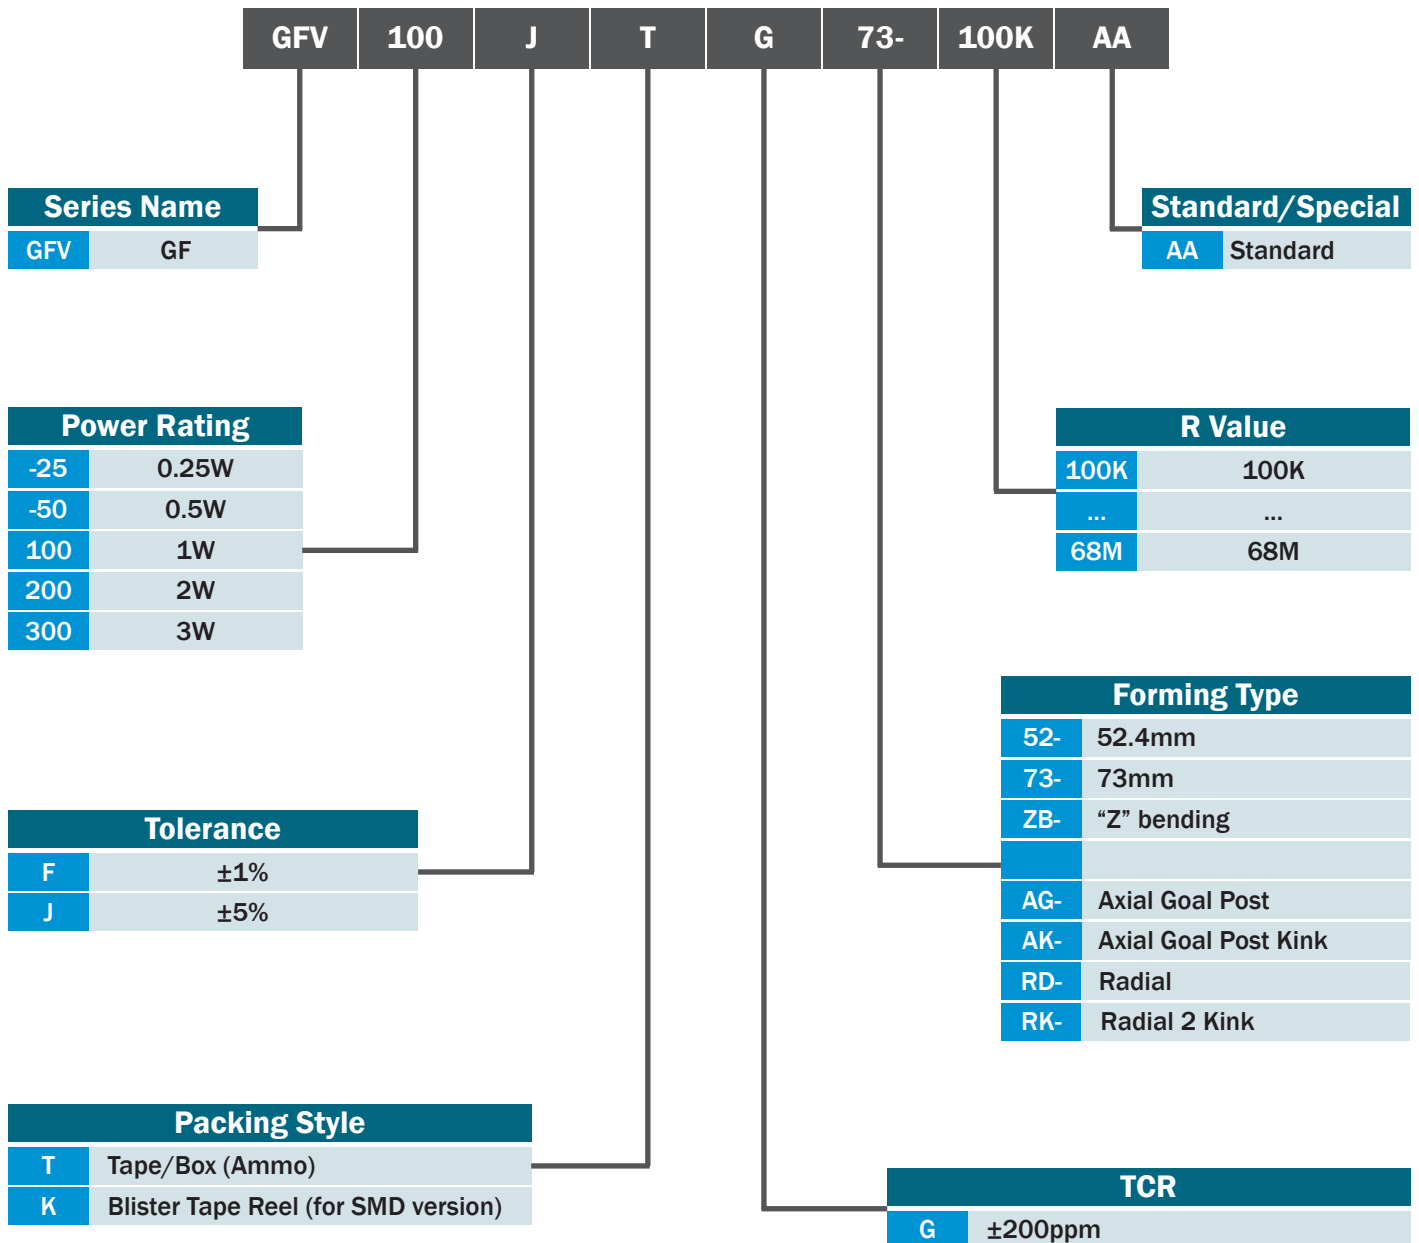

GFV Series - Ordering Code

Metal Glaze Film Resistor | High Voltage

Other special codes/preform/SMD

Please refer to the corresponding datasheet.