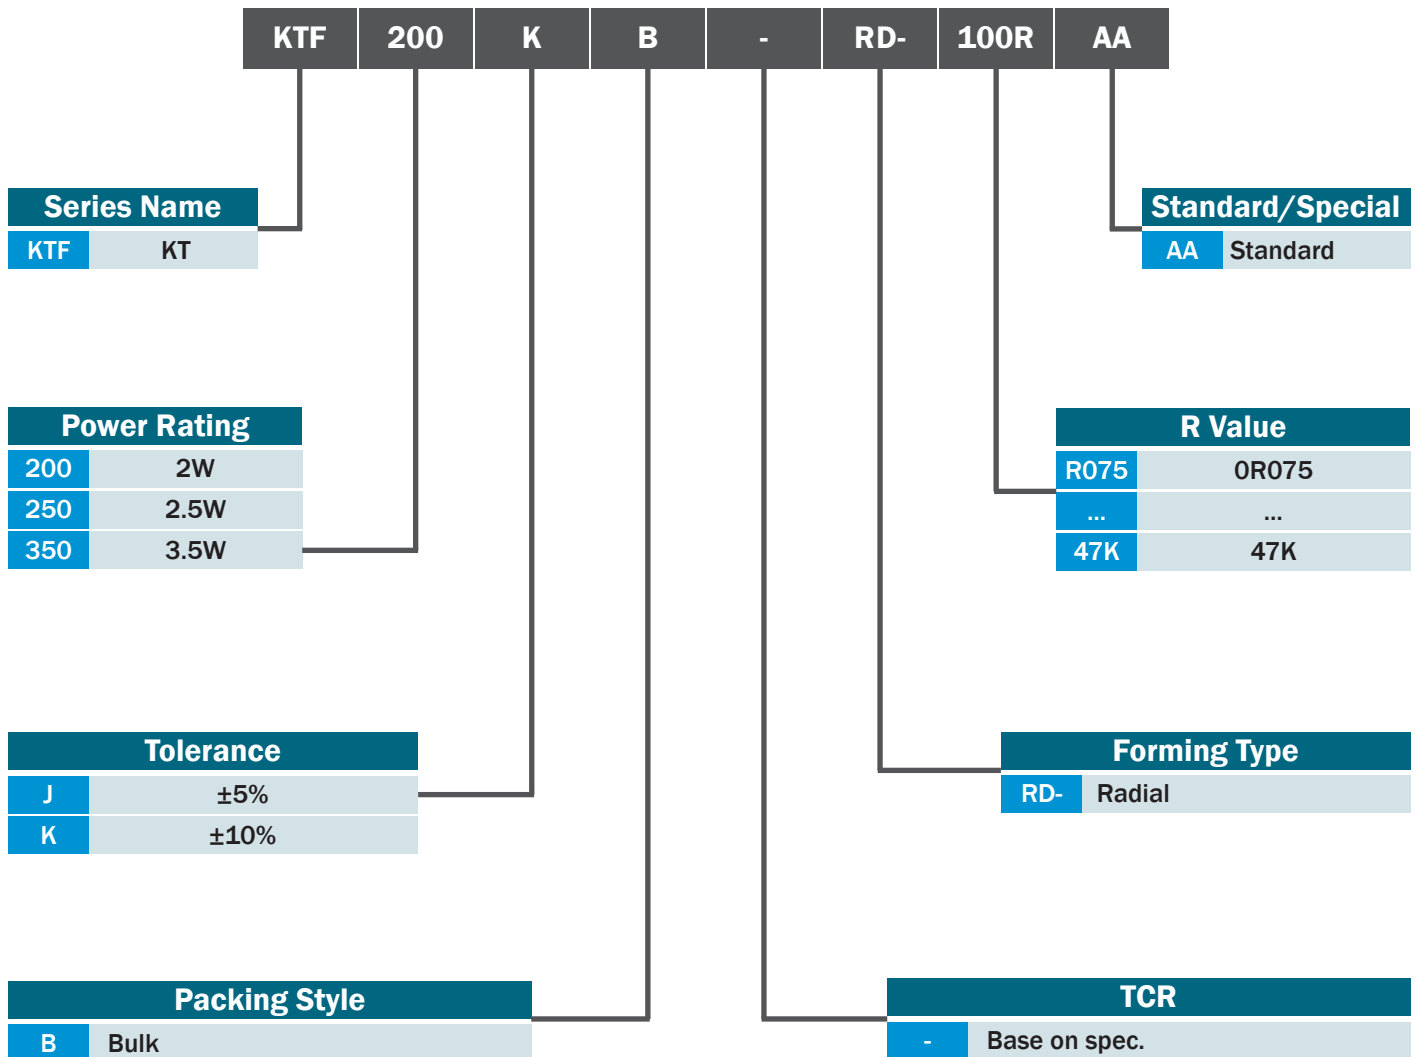

KTF Series - Ordering Code

Power Fusible Wirewound Resistor

Other special codes

Please refer to the corresponding datasheet.