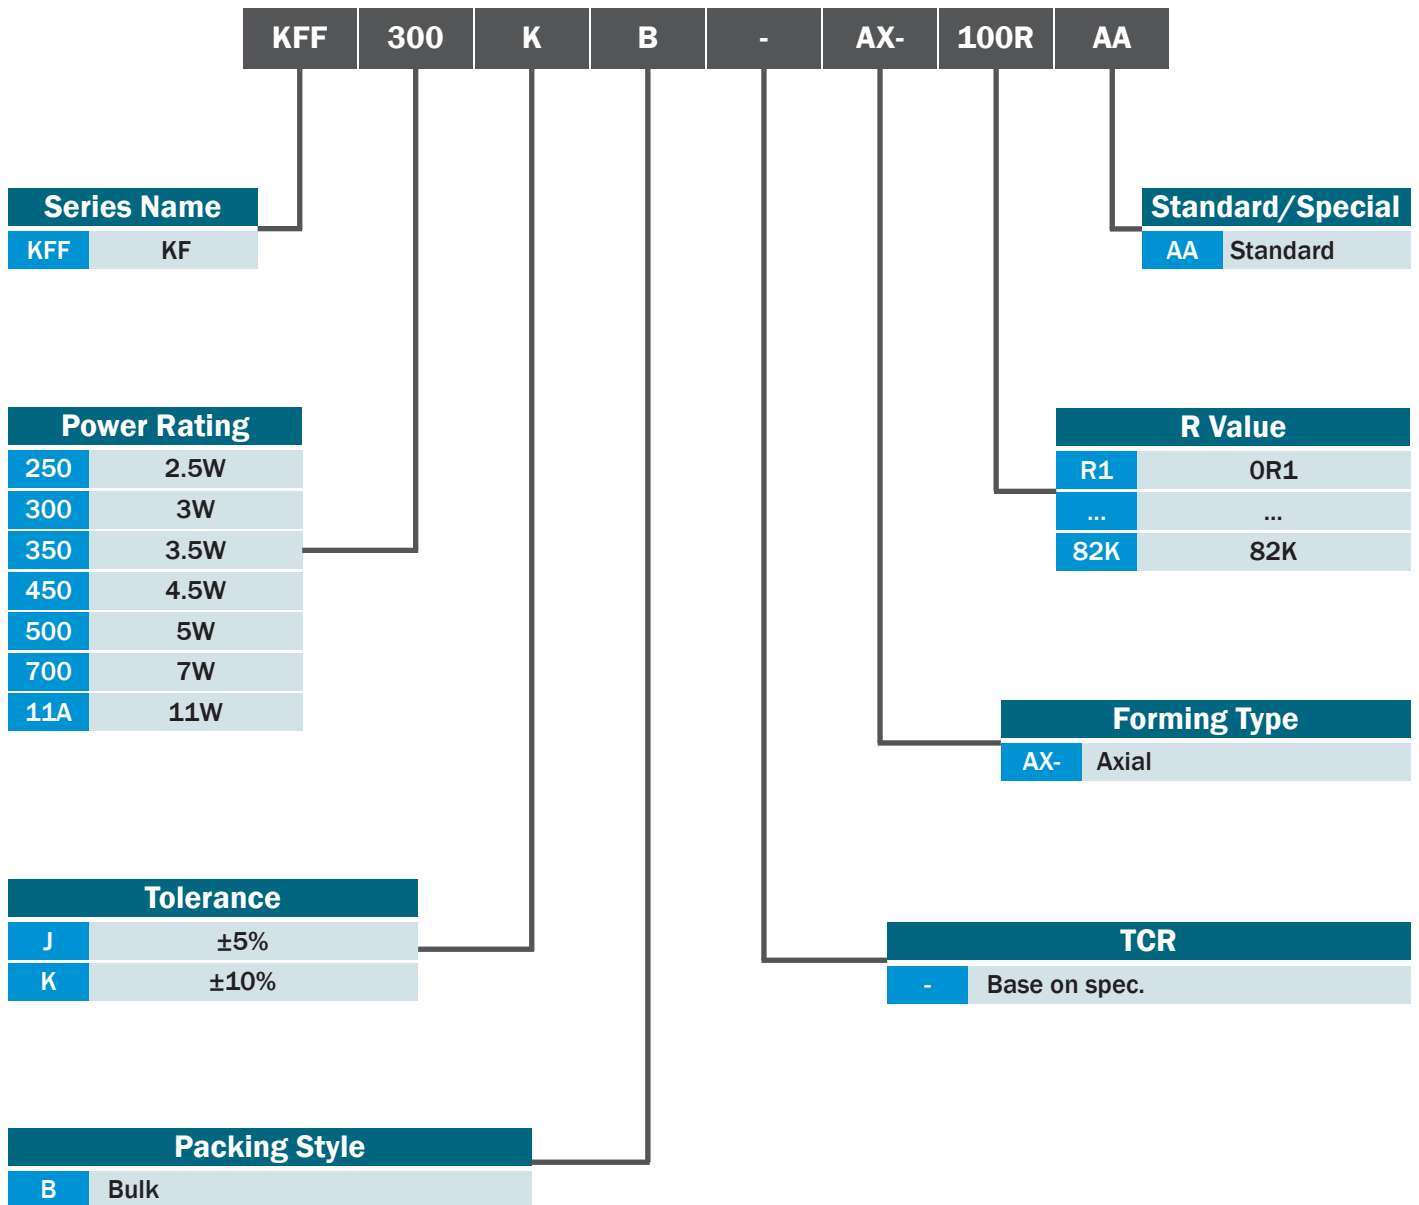

KFF Series - Ordering Code

Power Fusible Wirewound Resistor

Other special codes

Please refer to the corresponding datasheet.