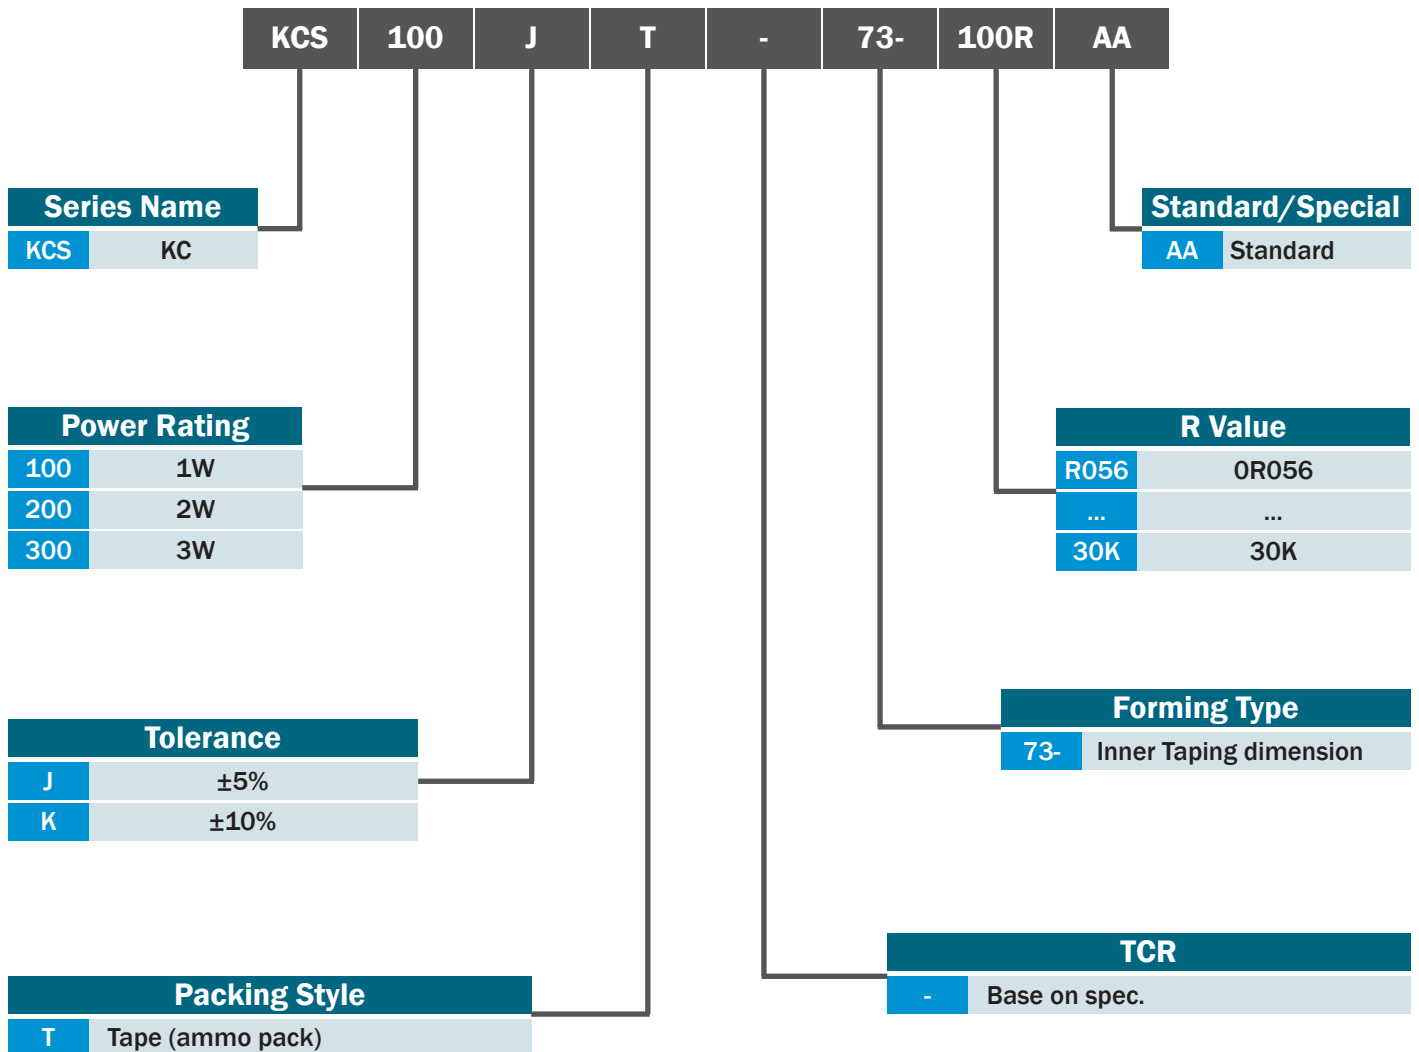

KCS Series - Ordering Code

Power Wirewound Resistors | Flame retardant coating | Fiberglass core

Other special codes/preform

Please refer to the corresponding datasheet.