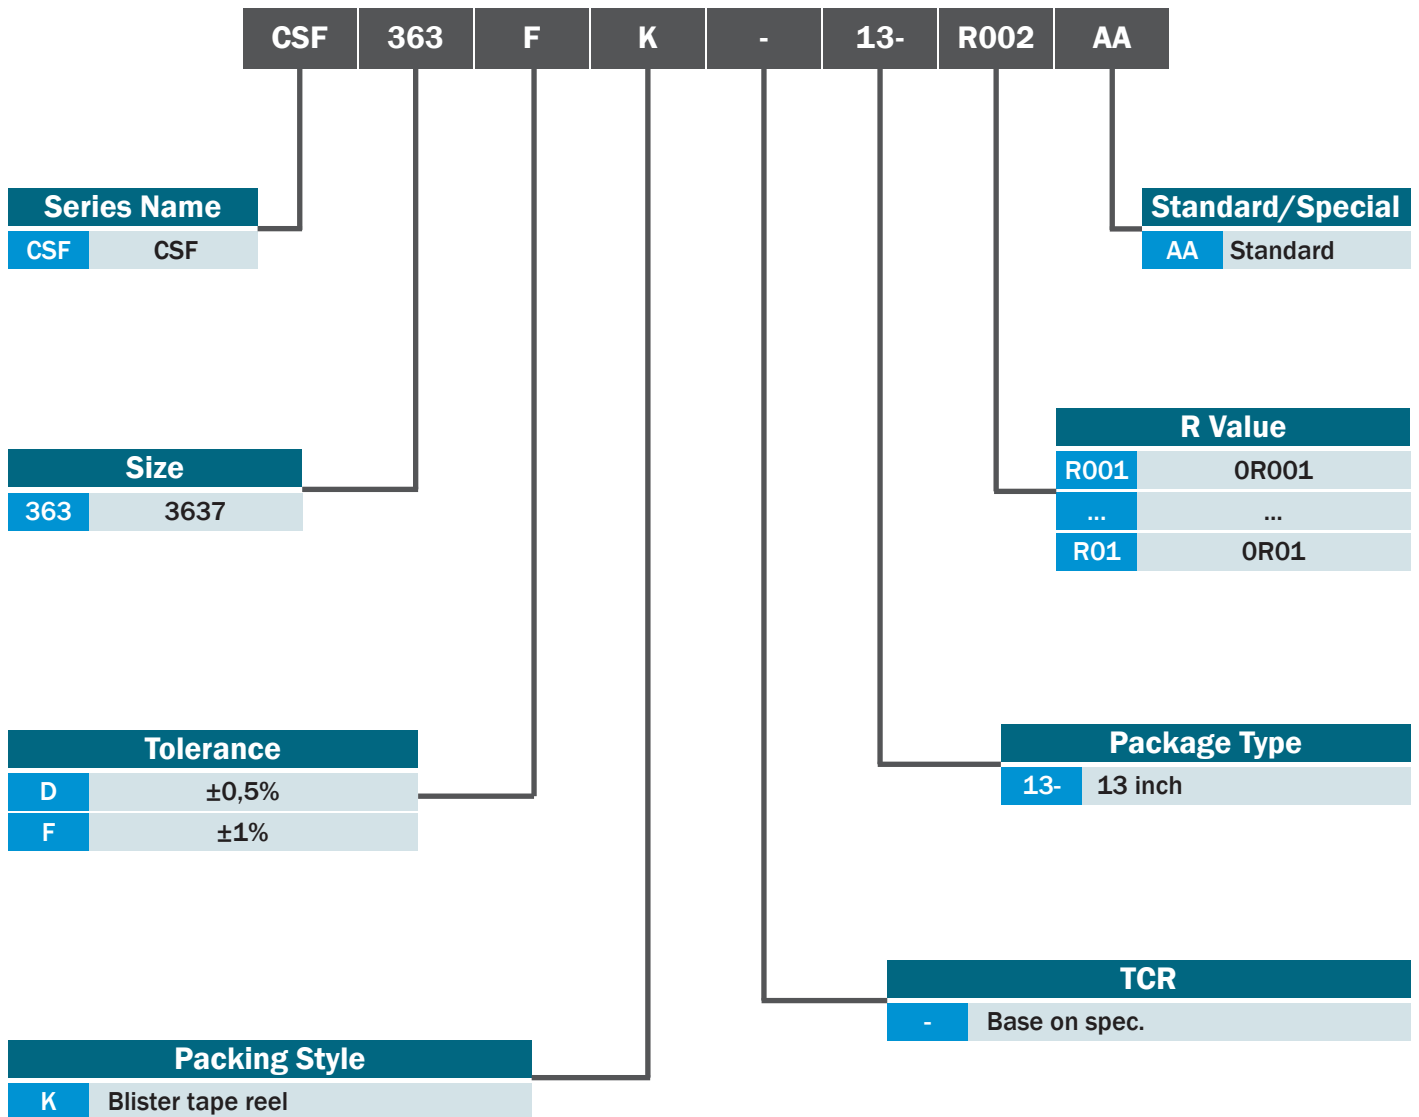

## CSF Series - Ordering Code

SMD | Metal Band Power Shunt Resistors

**Other special codes**  
Please refer to the corresponding datasheet.